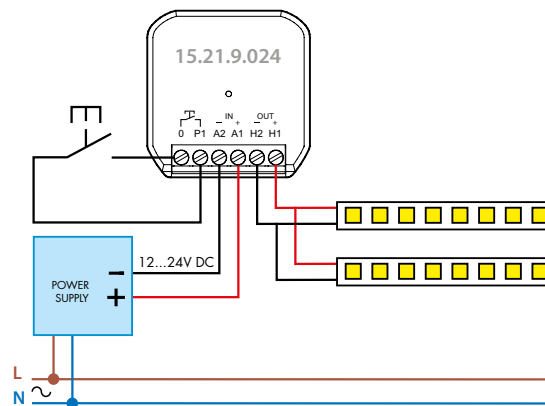

YESLY 15 SERIES - Bluetooth Dimmer

Type 15.21.9.024.B200 - Bluetooth Dimmer PWM

Bluetooth

Wall box mounting

LED Strip

Brightness control

Soft Start function

Type 15.21.9.024.B200

- 1 output, maximum load 8 A
- PWM (pulse-width modulation) technology for the control of 12 V and 24 V LED strips
- Supply voltage 12...24 V DC
- Over-temperature, short-circuit and reverse polarity protection
- 1 wired pushbutton input
Can be managed through standard wired pushbuttons, wireless pushbuttons or smartphone
- Management of up to 8 scenarios
- App programming with iOS or Android smartphone
- Secure Bluetooth 4.2 Low Energy connection with 128-bit encryption
- Wall box mounting

The 15.21 is suitable for fitting within a 60mm round wall box or other junction boxes.

Finder Toolbox Plus

Finder Yesly

Control your devices using voice assistants with the Finder YESLY Gateway