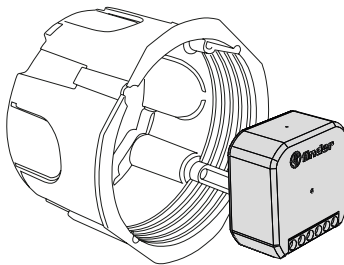

Finder Toolbox Plus

Finder Yesly

Control your devices using voice assistants with the Finder YESLY Gateway